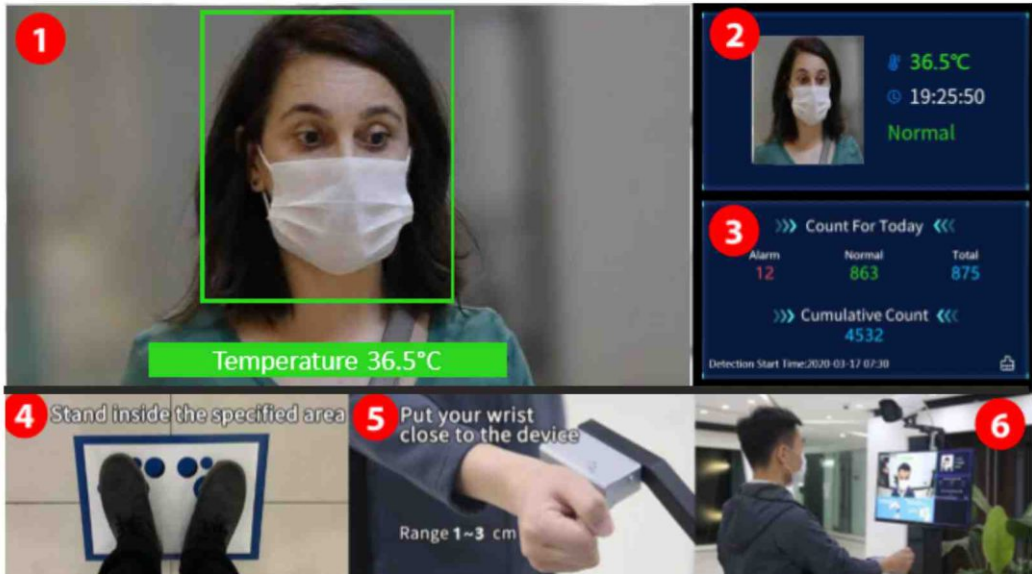

Temperature Measurement Screen

1. **Live Interface:** Show live Screen
2. **Temperature Display Interface:** Show the information of snapped face, temperature, temperature status
3. **Detection Number Interface:** Display the number of historical detection, total today, normal and Alarm

Advertising Screen

4. **Display advertising:** Freely overlay advertising image information
5. **Video Advertising:** Freely overlay Promotional Ads

*This Advertising Interface can be changed as per own need