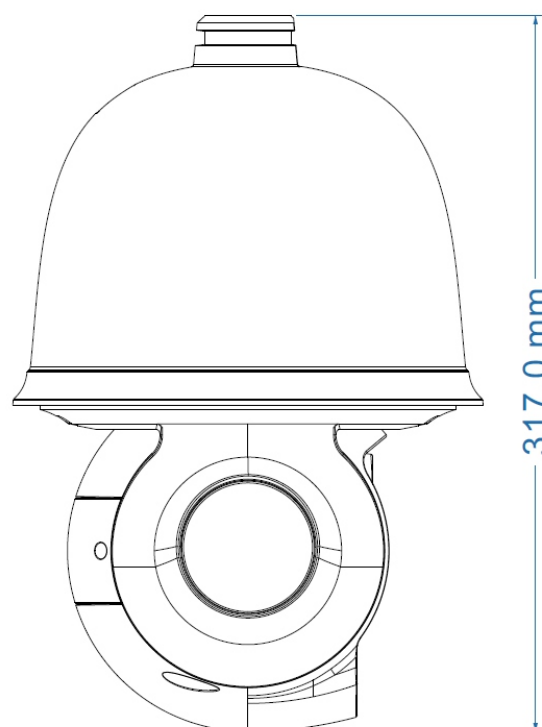

Dimensio

Features

Model	AXI-IPC-4030SPD-IR
Camera	
Image Sensor	1/2.5" SONY Exmor CMOS Sensor
Effective Pixels	4 MP
White Balance	Auto / Manual
AGC	Auto / Manual
3D DNR	Yes
Focal Length	3.5mm ~ 128.9mm Auto Zoom HD CS Lens
Function	
Pan Range	360° endless rotation
Pan Speed	Manua□ control speed: 0.1ê~ 120ê/s; preset speed: 240ê/s
Tilt Range	0 ~ 90°
Tilt Speed	Manua□ control speed: 0.1ê~90ê/s; preset speed: 200ê/s
Zoom	Yes
Preset	360 presets
Cruise	8 cruises, 16 presets for each cruise
Scan	2 scans
Track	4 tracks, 3 minutes' recording for each track
Time Task	Yes
Home Position	Yes
Power Off Memory	Yes
IR Distance	300 Mtrs.
IR Control	Brightness and angle of the IR LEDs to be smartly adjusted according to the scenes
Network	
Max Image Size	2592(H) x 1520(V), 4 Megapixels
Resolution	4M(2592×1520)/3M(2304×1296)/1080P(1920× 1080) / 720P (1280×720) / D1 (704×576/704×480) / CIF(352×288/352×240)
Video Compression	H.265 / H.264 / MJPEG
Video Compression Protocol	G.711A / G.711U
Network Protocol	TCP / IP, UDP, DHCP, UPnP, DDNS, NTP, RTSP, SMTP, FTP, PPPoE, IPv4
Preview Video channels	Max 10 CH
Video Output	AHD and TVI optional
System Integration	
Alarm Input	4 CH (5 ~ 12VDC)
Alarm Output	1 CH, support alarm trigger (preset, snap, FTP uploading and email trigger)
Network Interface	Built-in RJ45 network port, support 10M / 100M network data
SD Card Interface	Built-in Micro SD card slot, support manual recording
API	API, SDK, ONVIF, GB/T28181
General Specifications	
Power Supply	DC24V 3000 mA(15W, max 65W)
Working Environment	-20 ~ 60°C; humidity: less than 90%
Protection Level	IP66, IK10, TVS6000V lightning protection, surge protection