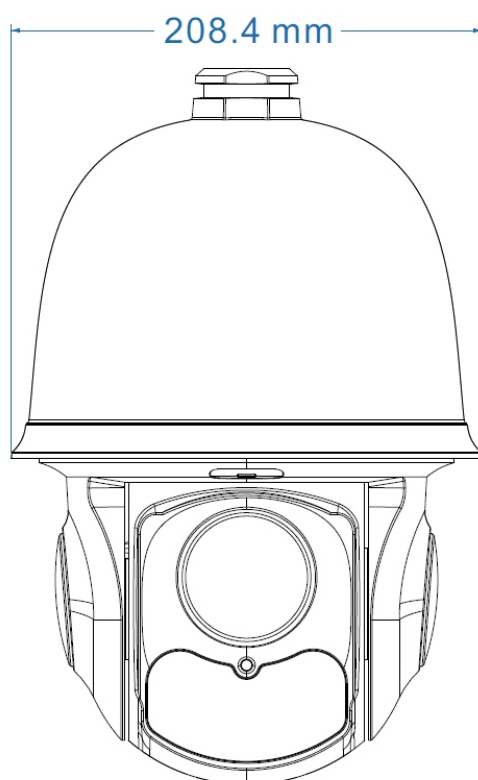

Dimensio

Features

Model	AXI-IPC-4030SPD-IR
Camera	
Image Sensor	1/2.5" SONY Exmor CMOS Sensor
Effective Pixels	4 MP
White Balance	Auto / Manual
AGC	Auto / Manual
3D DNR	Yes
Focal Length	3.5mm ~ 128.9mm Auto Zoom HD CS Lens
Function	
Pan Range	360° endless rotation
Pan Speed	Manua□ control speed: 0.1ê~ 120ê/s; preset speed: 240ê/s
Tilt Range	0 ~ 90°
Tilt Speed	Manua□ control speed: 0.1ê~90ê/s; preset speed: 200ê/s
Zoom	Yes
Preset	360 presets
Cruise	8 cruises, 16 presets for each cruise
Scan	2 scans
Track	4 tracks, 3 minutes' recording for each track
Time Task	Yes
Home Position	Yes
Power Off Memory	Yes
IR Distance	300 Mtrs.
IR Control	Brightness and angle of the IR LEDs to be smartly adjusted according to the scenes
Network	
Max Image Size	2592(H) x 1520(V), 4 Megapixels
Resolution	4M(2592×1520)/3M(2304×1296)/1080P(1920× 1080) / 720P (1280×720) / D1 (704×576/704×480) / CIF(352×288/352×240)
Video Compression	H.265 / H.264 / MJPEG
Video Compression Protocol	G.711A / G.711U
Network Protocol	TCP / IP, UDP, DHCP, UPnP, DDNS, NTP, RTSP, SMTP, FTP, PPPoE, IPv4
Preview Video channels	Max 10 CH
Video Output	AHD and TVI optional
System Integration	
Alarm Input	4 CH (5 ~ 12VDC)
Alarm Output	1 CH, support alarm trigger (preset, snap, FTP uploading and email trigger)
Network Interface	Built-in RJ45 network port, support 10M / 100M network data
SD Card Interface	Built-in Micro SD card slot, support manual recording
API	API, SDK, ONVIF, GB/T28181
General Specifications	
Power Supply	DC24V 3000 mA(15W, max 65W)
Working Environment	-20 ~ 60°C; humidity: less than 90%
Protection Level	IP66, IK10, TVS6000V lightning protection, surge protection